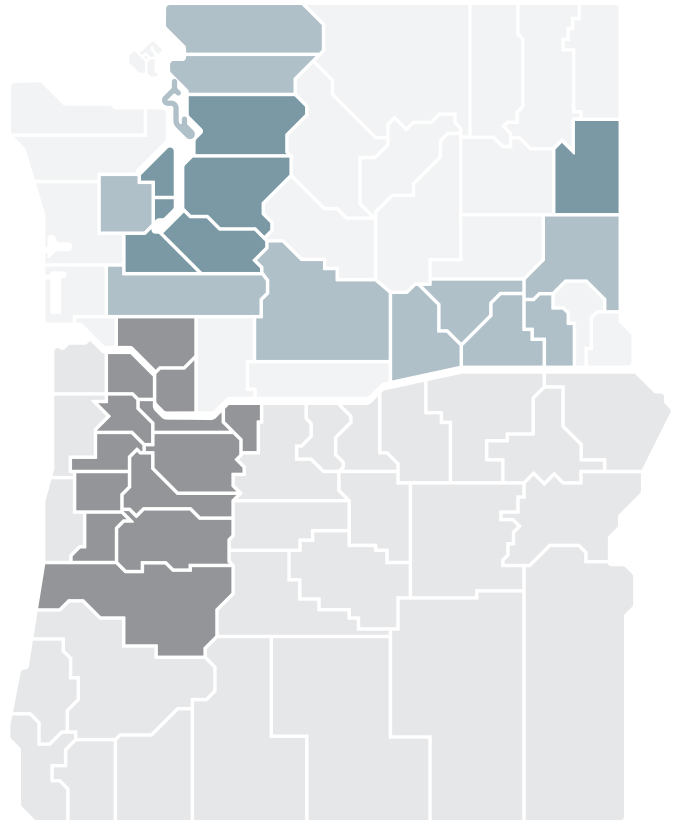

KPWA Core 1, Core 2, and Core 3

- Benton
- Columbia
- Franklin
- Island
- Lewis
- Mason
- Skagit
- Walla Walla
- Whatcom
- Whitman
- Yakima

KPWA Core 1, Core 2, SoundChoice, and Options Summit PPO 1, 2, & 3

- King
- Kitsap
- Pierce
- Snohomish
- Spokane
- Thurston

KPNW NW1, NW2, and NW3

–Washington

- Clark
- Cowlitz

–Oregon

- Clackamas
- Columbia
- Lane
- Marion
- Benton County ZIP codes: 97330, 97331, 97333, 97339, 97370
- Hood River County ZIP code: 97014
- Linn County ZIP codes: 97321, 97322, 97335, 97348, 97355, 97358, 97360, 97374, 97377, 97389
- Multnomah
- Polk
- Washington
- Yamhill

Grays Harbor

Aberdeen	Lake Quinault	North Beach	Satsop
Cosmopolis	Mary M. Knight*	North River*	Taholah
Elma*	McCleary*	Oakville*	Wishkah Valley
Hoquiam	Montesano	Ocosta*	

Island

Coupeville	Oak Harbor	South Whidbey	Standwood-Camano*
------------	------------	---------------	-------------------

Tacoma
University Place
White River
Yelm*

San Juan

Lopez Island

Orcas Island

San Juan Island

Shaw Island

Skagit

Anacortes
Burlington-Edison
Concrete*