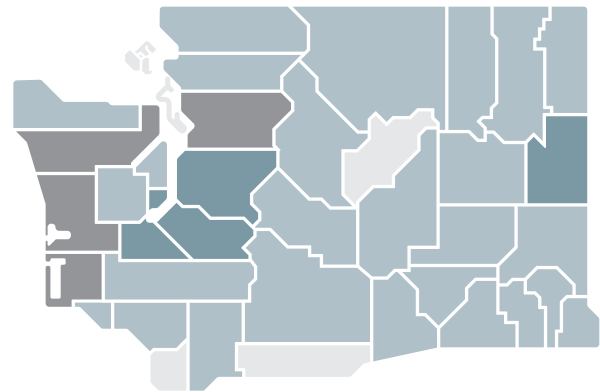

- Benton
- Franklin
- Skagit
- Spokane
- Thurston

Both UMP Plus-Puget Sound High Value Network and UMP Plus-UW Medicine Accountable Care Network

- King
- Pierce
- Snohomish

Premera Blue Cross

Premera Blue Cross High PPO and Standard PPO

- Adams
- Asotin
- Benton
- Chelan
- Clallam
- Columbia
- Cowlitz
- Ferry
- Franklin
- Garfield
- Grant
- Kittitas
- Lewis
- Lincoln
- Mason
- Okanogan
- Pend Oreille
- Skagit
- Skamania
- Stevens
- Wahkiakum
- Walla Walla
- Whatcom
- Whitman
- Yakima

Tacoma
University Place
White River
Yelm*

San Juan

Lopez Island

Orcas Island

San Juan Island

Shaw Island

Skagit

Anacortes
Burlington-Edison
Concrete*